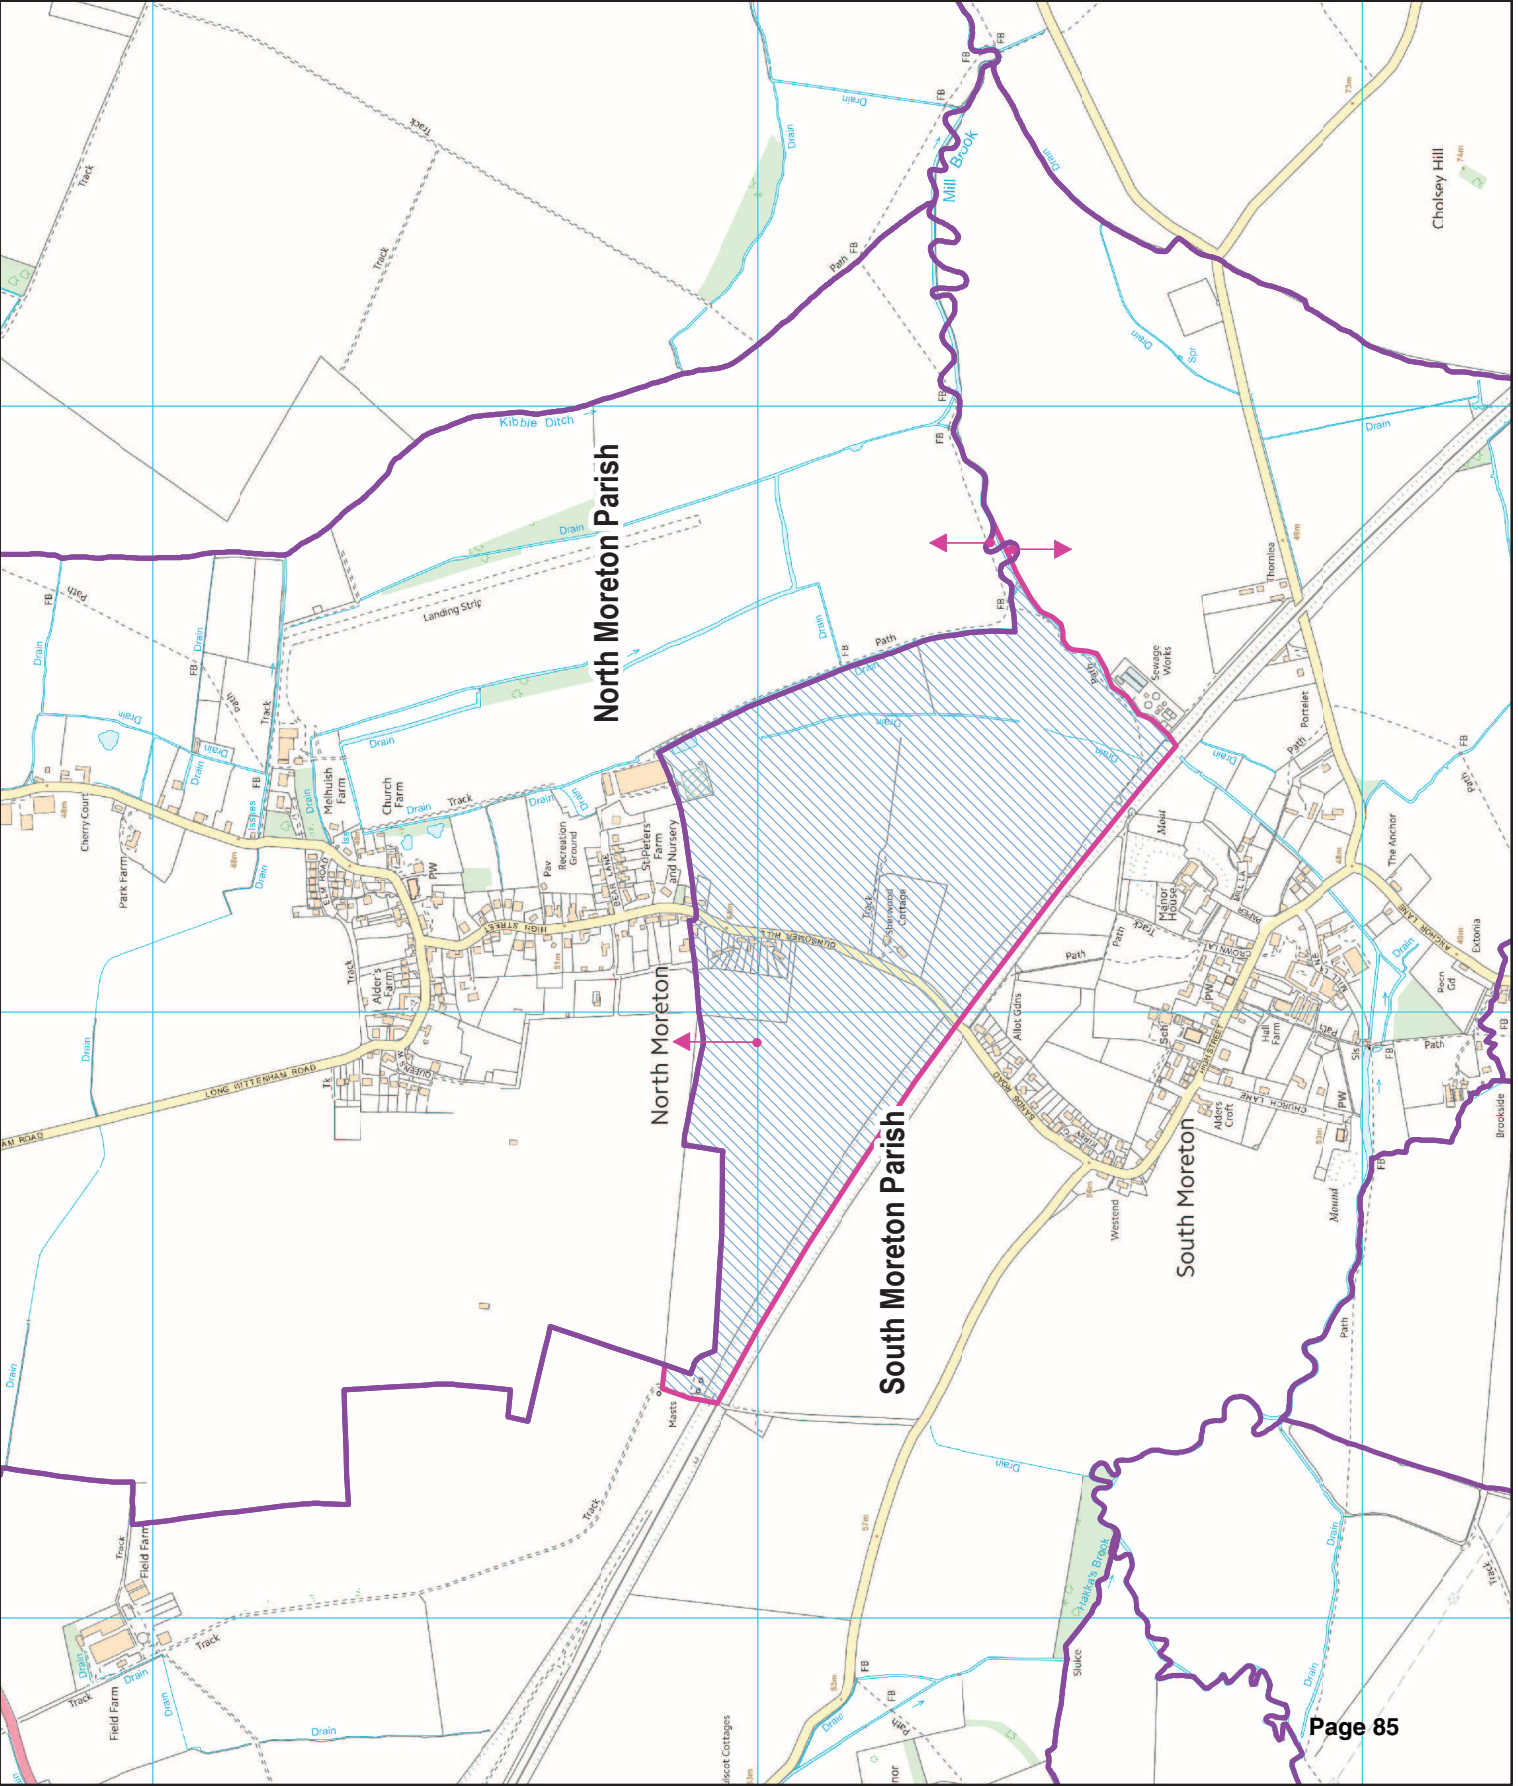

North & South Moreton Parish Boundary in relation to Dunsomer Hill

1:12,500

0 175 350 525 Metres

- Parish boundaries
- Proposed Boundary Change
- Area Affected

© Crown copyright and database rights 2013
Ordnance Survey 100018668